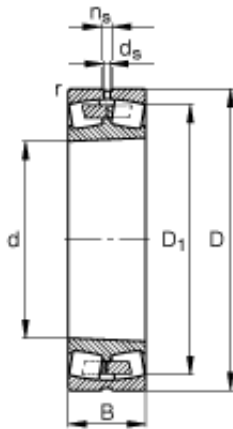

NTN BEARING CORP.OF AMERICA

220 mm x 300 mm x 60 mm FAG 23944-S-K-MB Spherical Roller Bearings

Bearing No. 23944-S-K-MB

23944-S-K-MB Bearing 2D drawings and 3D CAD models

Size	220x300x60 mm
Bore Diameter	220 mm
Outer Diameter	300 mm
Width	60 mm
d	220 mm
D	300 mm
B	60 mm
D_1	277,4 mm
$D_{a \max}$	289,8 mm
$d_{a \min}$	230,2 mm
d_s	6,3 mm
n_s	12,2 mm
$r_{a \max}$	2,1 mm
r_{\min}	2,1 mm
m	12,3 kg / Weight
C_r	600000 N / Dynamic load rating (radial)
e	0,18
Y_1	3,76
Y_2	5,59
C_{0r}	1250000 N / Static load rating (radial)
Y_0	3,67
n_G	2600 1/min / Limiting speed