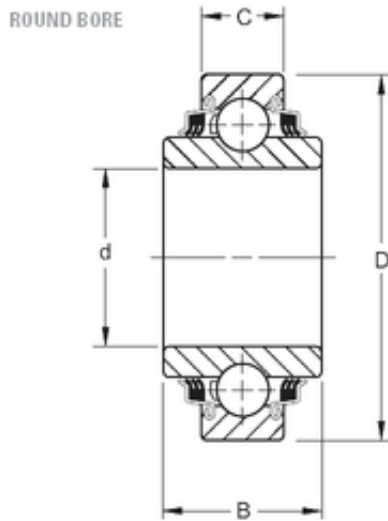

NTN BEARING CORP.OF AMERICA

38,113 mm x 80 mm x 42,87 mm TIMKEN W208PP10 Single Row Ball Bearings

Bearing No. W208PP10

Size	38.113x80x42.87 mm
Bore Diameter	38,113 mm
Outer Diameter	80 mm
Width	42,87 mm
d	38,113 mm
D	80 mm
B	42,87 mm
C	21 mm
Weight	0,681 Kg
Basic dynamic load rating (C)	36,8 kN

W208PP10 Bearing 2D drawings and 3D CAD models