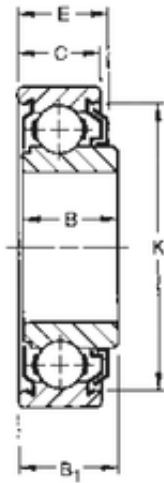

## 17 mm x 40 mm x 13,67 mm TIMKEN 203KLD Single Row Ball Bearings

Bearing No. 203KLD

Size	17x40x13.67 mm
Bore Diameter	17 mm
Outer Diameter	40 mm
Width	13,67 mm
d	17 mm
D	40 mm
B	13,67 mm
B1	14,3 mm
C	11,99 mm
E	14 mm
K	34,9 mm
Weight	0,073 Kg
Basic dynamic load rating (C)	10,8 kN

203KLD Bearing 2D drawings and 3D CAD models